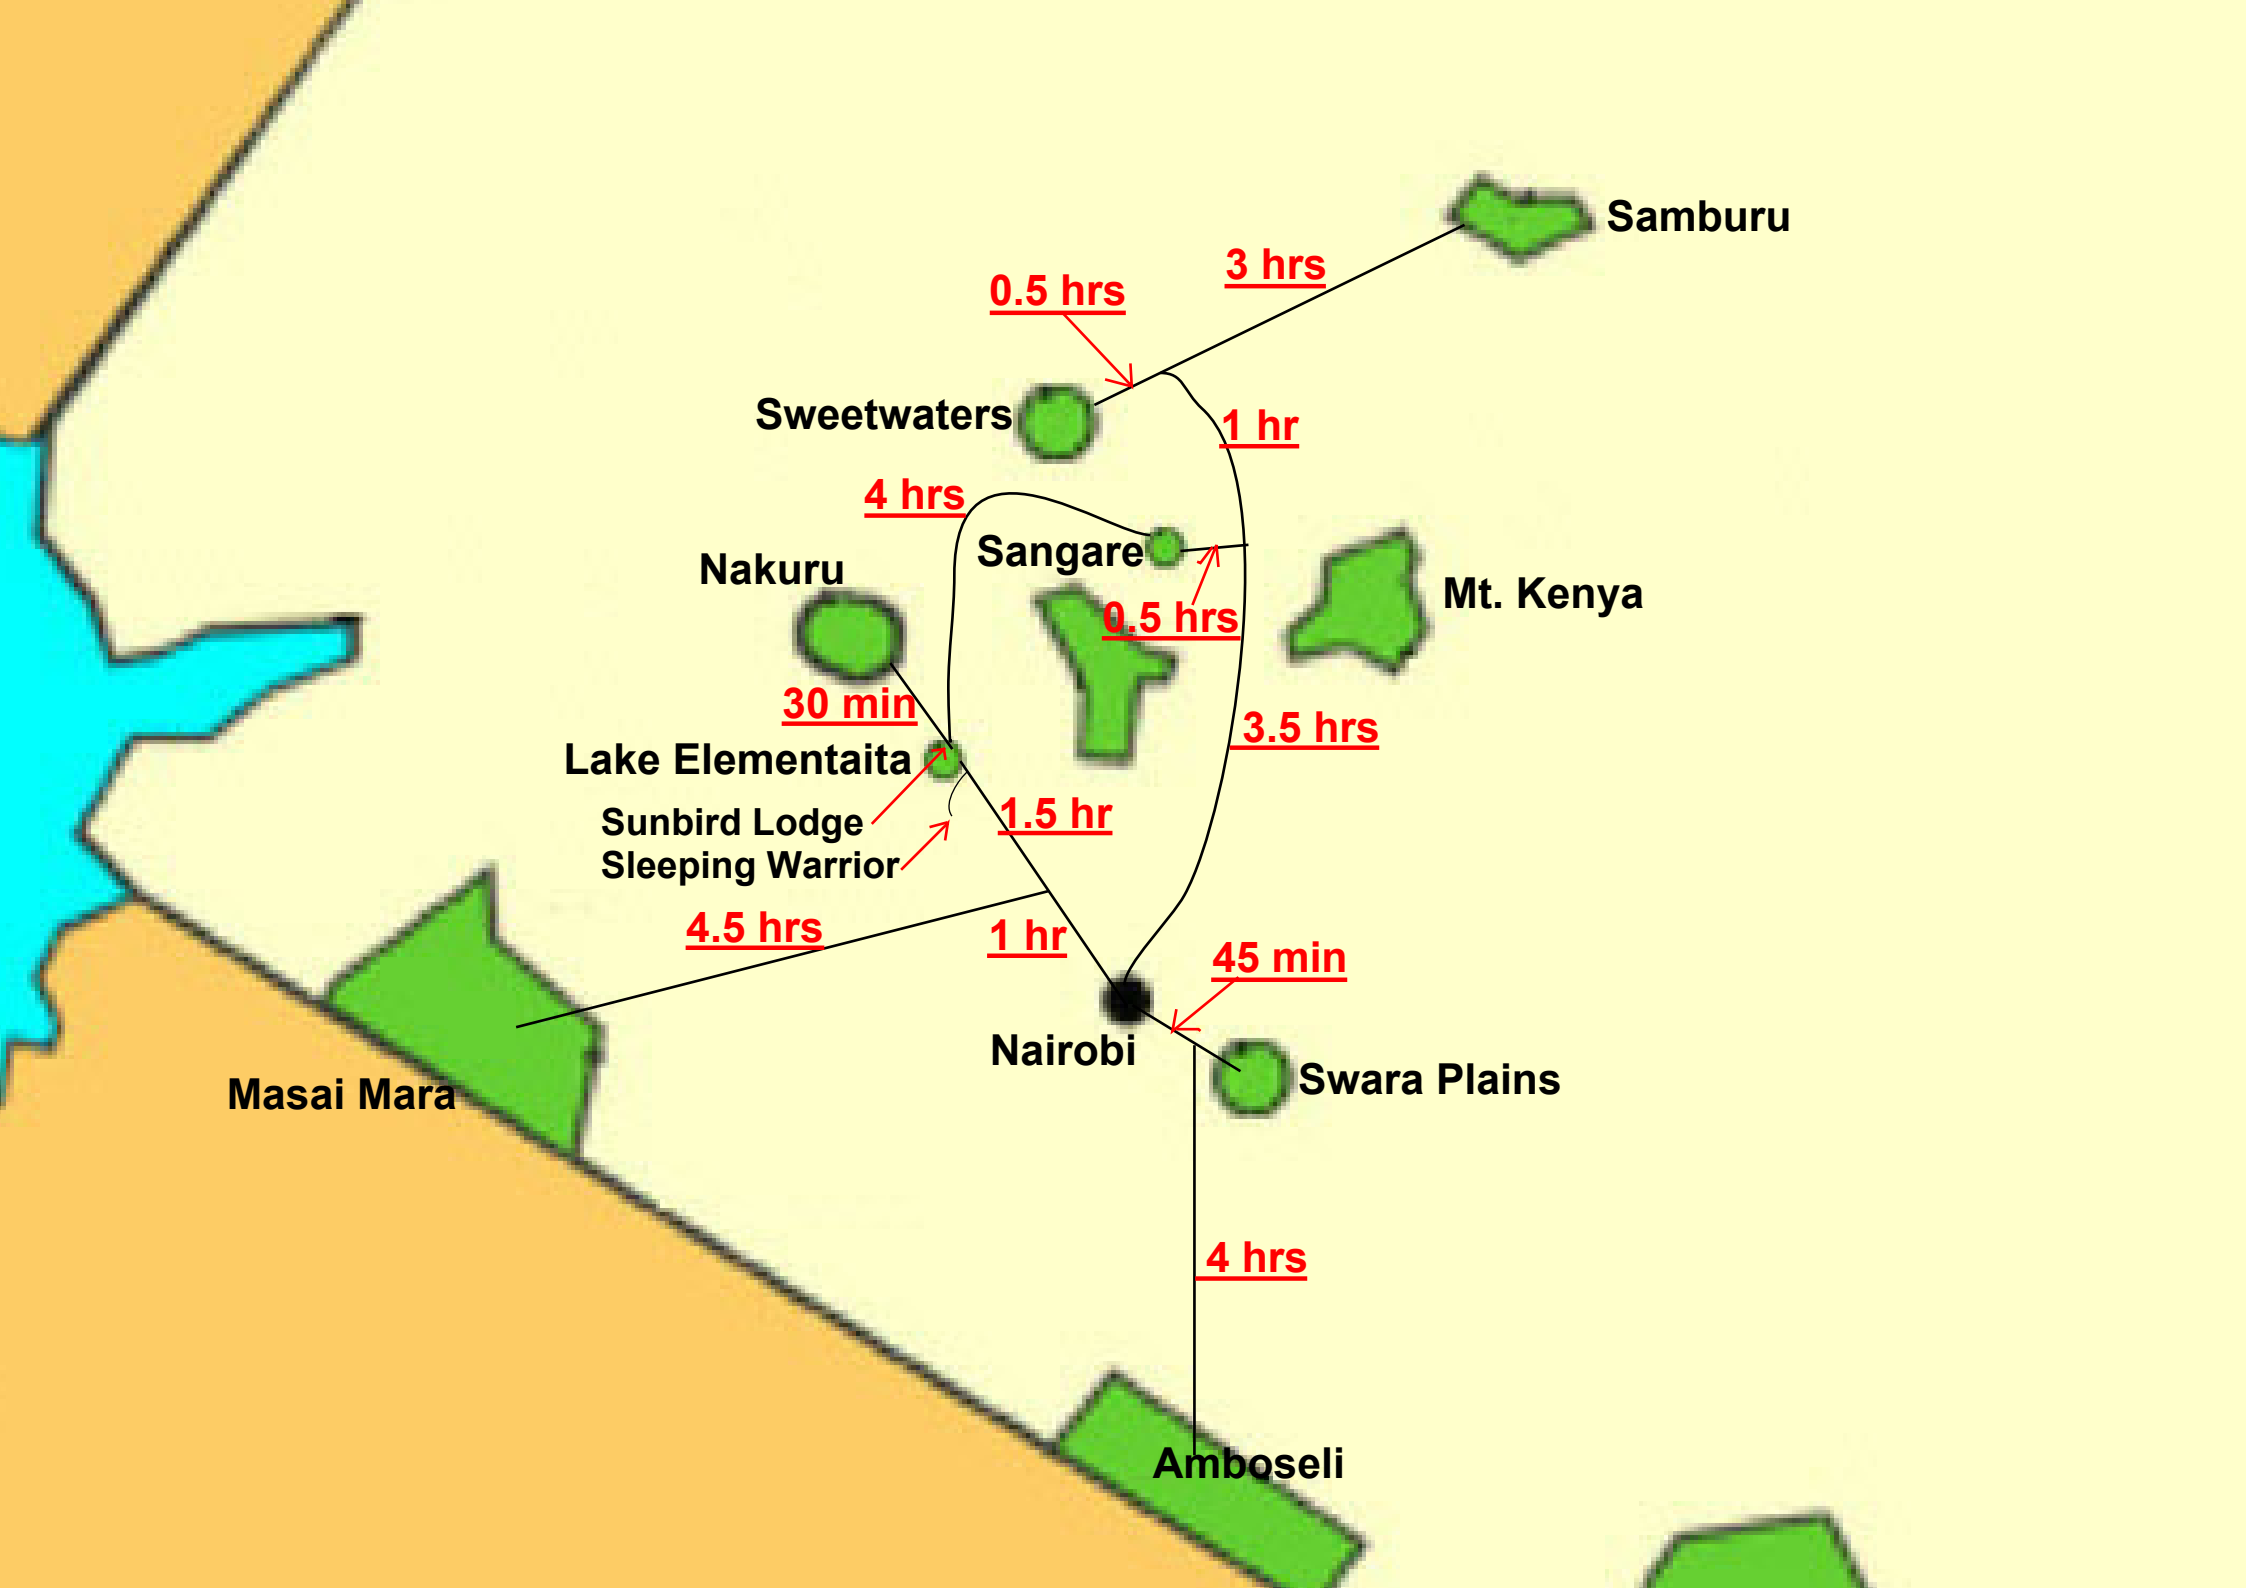

SUDAN

ETHIOPIA

UGANDA

KENYA

SOMALIA

AREA MAPPED ON NEXT PAGE

Samburu

Sweetwaters

Nakuru

Nairobi

Swara Plains

**Masai
Mara**

Amboseli

Tsavo West & East

TANZANIA

Samburu

3 hrs

0.5 hrs

Sweetwaters

1 hr

4 hrs

Nakuru

Sangare

0.5 hrs

Mt. Kenya

3.5 hrs

30 min

Lake Elementaita

1.5 hr

Sunbird Lodge

Sleeping Warrior

4.5 hrs